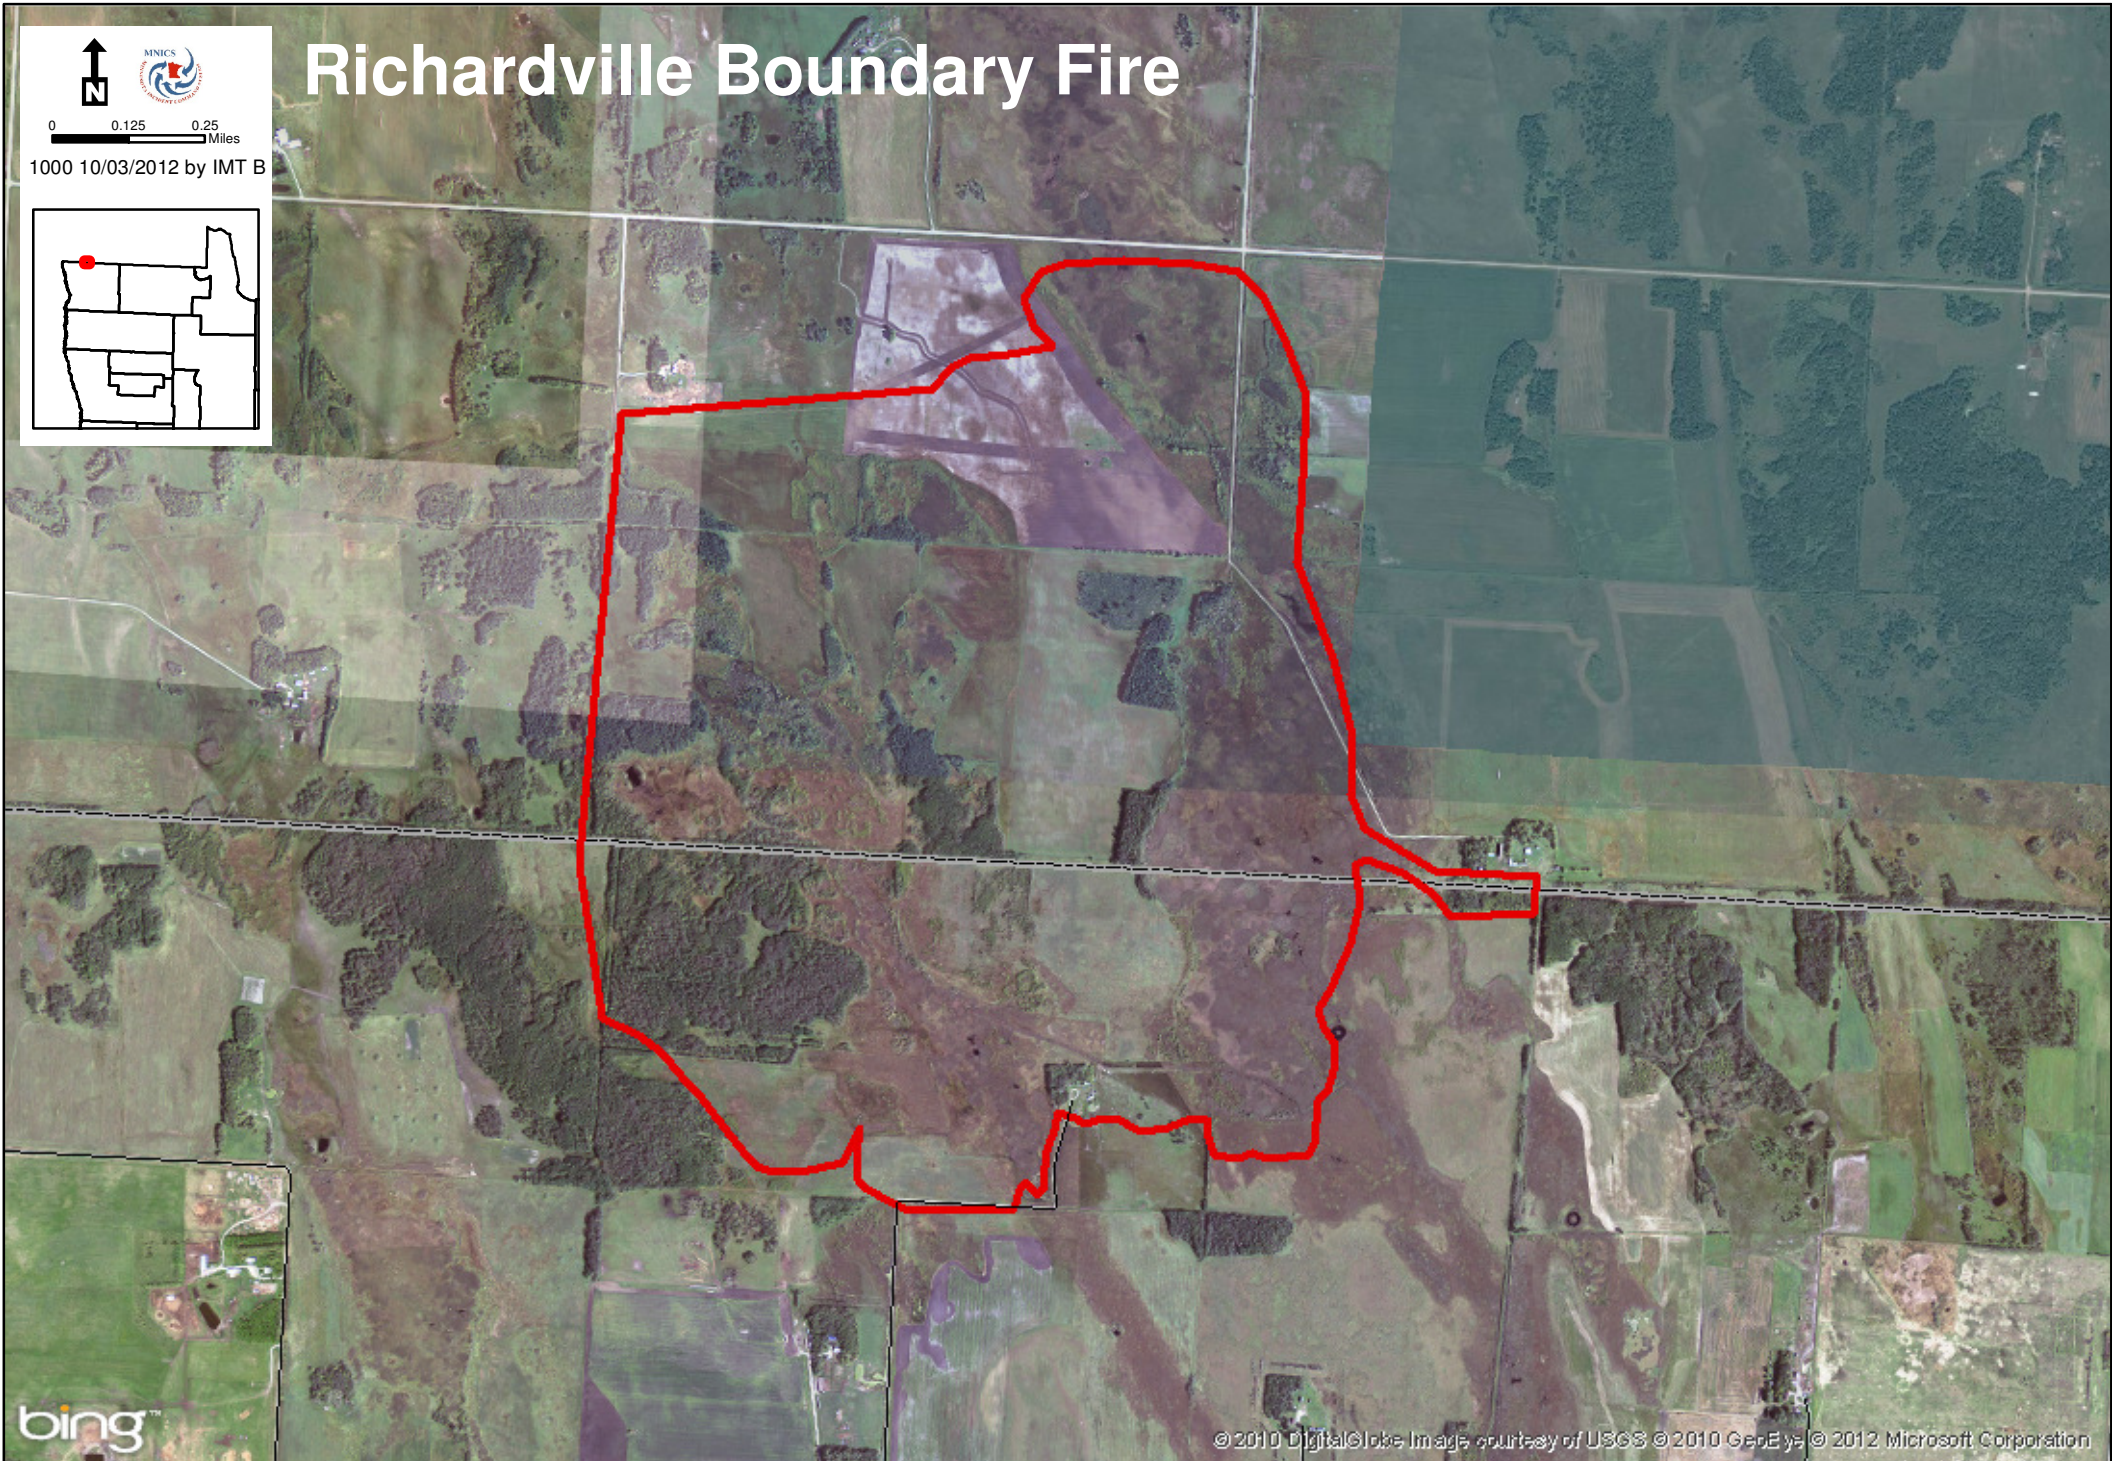

Richardville Boundary Fire

0 0.125 0.25 Miles

1000 10/03/2012 by IMT B

bing

© 2010 DigitalGlobe Image courtesy of USGS © 2010 GeoEye © 2012 Microsoft Corporation