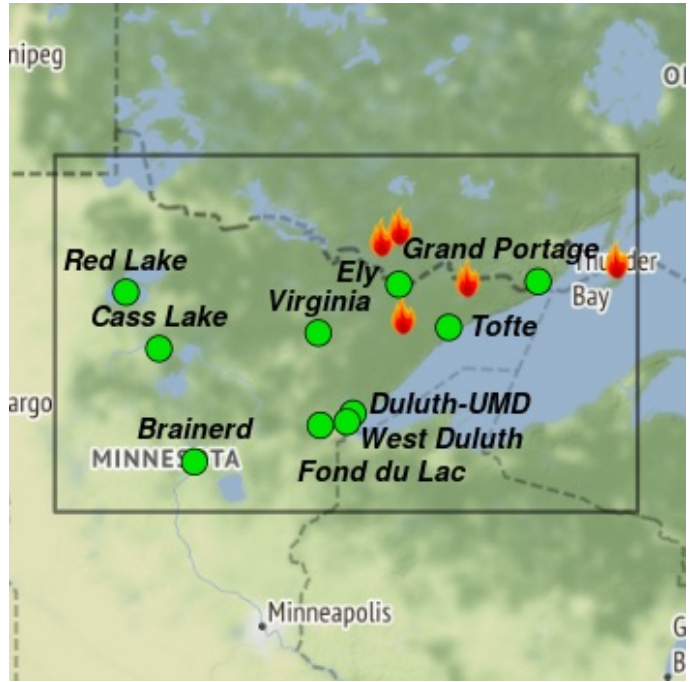

**Fire**

The fires that have been burning in northern Minnesota and northwestern Ontario are no longer expected to become active and produce significant smoke.

**Smoke**

This is the last outlook for these fires. For air quality information use the links to MPCA's site above.

**Other**

The smoke forecast for northern Wisconsin and the western Upper Peninsula of Michigan can be found at: <https://wildlandfiresmoke.net/outlooks/NorthernWIWesternUPofMI>

Daily AQI Forecast\* for Sep 08, 2021

Station	Yesterday hourly			Tue 9/07	Forecast* Comment for Today -- Wed, Sep 08	Wed 9/08	Thu 9/09
	6a	noon	6p				
Red Lake				●		●	●
Cass Lake				●		●	●
Virginia				●		●	●
Ely				●		●	●
Grand Portage				●		●	●
Tofte				●		●	●
Duluth-UMD				●		●	●
West Duluth				●		●	●
Fond du Lac				●		●	●
Brainerd				●		●	●