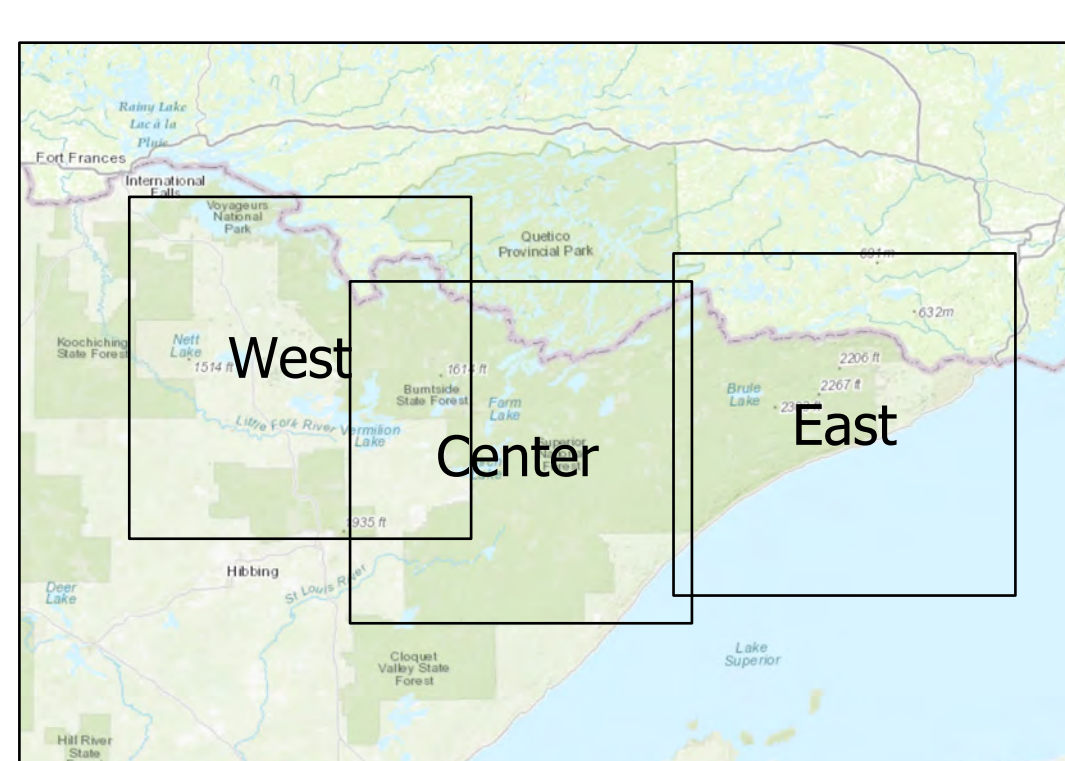

MNSUF Roads, Portages & Wilderness Campsites

East

- MNSUF_Campsites_Wilderness**
 - x closed
 - ▲ open
- MNSUF_Portages**
 - Portages
- MNSUF_Roads_AllowedUse**
 - Roads Open to All Vehicles, Yearlong
 - Roads Open to All Vehicles, Seasonal
 - Roads Open to Highway Legal Vehicles Only, Yearlong
 - Roads Open to Highway Legal Vehicles Only, Seasonal
 - Special Designation, Yearlong
 - Special Designation, Seasonal
 - State or US Highway
 - Other Public Roads
 - Aerial Fire Retardant Avoidance Areas: Terrestrial