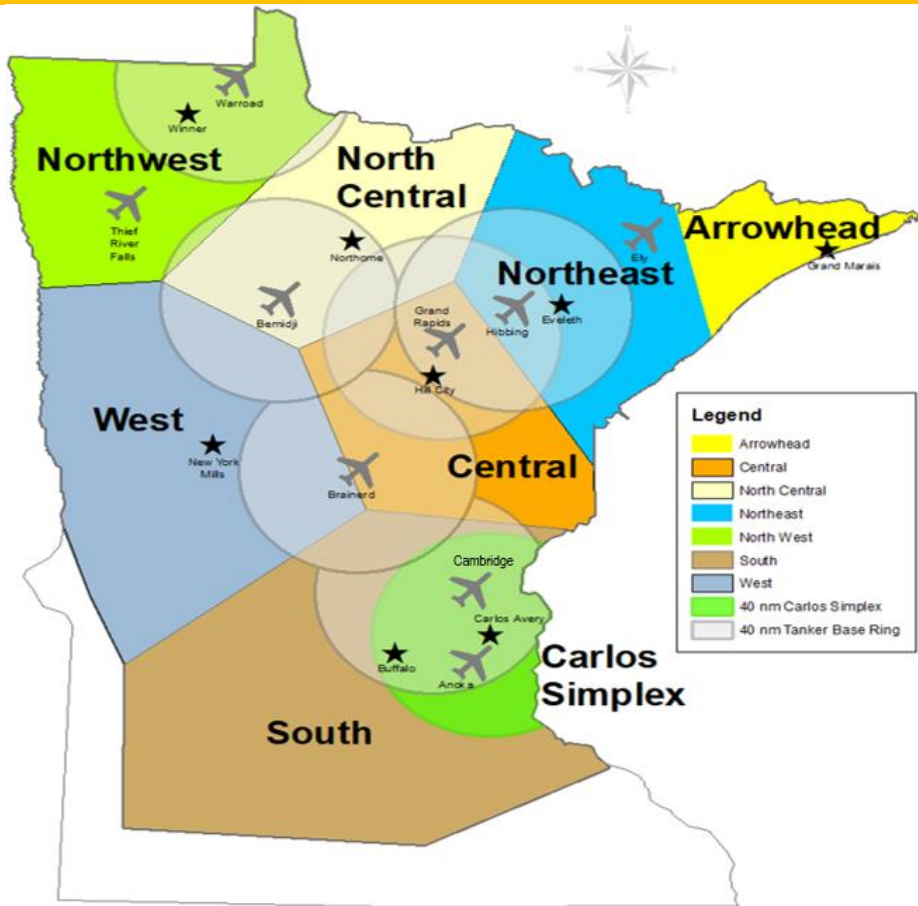

MN DNR FIRE AIR NET

Approximate coverage shown on map based on 2,500' MSL

CH	Location	Rx	Tone/Nac	Tx	Tone/Nac	N/D
10	AIR NET Simplex - Digital	151.3700	\$555	151.3700	\$555	D
11	Central Repeater* - Digital (Quadna)	151.3700	\$555	156.1350	\$455	D
12	Northeast Repeater* - Digital (Eveleth)	154.8600	\$40B	159.3825	\$40B	D
13	North Central Rptr* - Digital (Northome)	154.8000	\$4F9	159.3600	\$4F9	D
14	Carlos Simplex - Digital (Air Net)	151.3700	\$3E8	151.3700	\$3E8	D
15	South Repeater* - Digital (Buffalo)	151.3700	\$3E8	156.1350	\$555	D
16	Northwest Rptr* - Digital (Winner)	151.3700	\$4A4	156.1350	\$4A4	D
17	West Repeater* - Digital (New York Mills)	151.3700	\$585	156.1350	\$585	D
18	Arrowhead Rptr* - Digital (Maple Hill)	151.3700	\$4CE	156.1350	\$4CE	D

MN DNR FIRE AIR NET Communications Procedures

For best results adhere to the following guidelines:

AIR NET SIMPLEX: within 40 nautical miles of Grand Rapids (GPZ) and all Tanker Bases

CARLOS SIMPLEX: within 40 nautical miles of Carlos Avery Wildlife Management Area (Forest Lake - 25D)

CENTRAL Repeater: located on Quadna Mtn near Hill City (07Y)

NORTHEAST Repeater: located in Eveleth (EVM)

NORTH CENTRAL Repeater: located in Northome (43Y)

SOUTH Repeater: located in Buffalo (CFE)

NORTHWEST Repeater: located at former Winner townsite (21 mi SSW RRT)

WEST Repeater: located near New York Mills (8 mi NW ADC)

ARROWHEAD Repeater: located near Grand Marais (CKC)

Always announce the frequency you are on:

Use the listed call sign for the frequency

AIR NET Simplex, Central Rptr, etc.