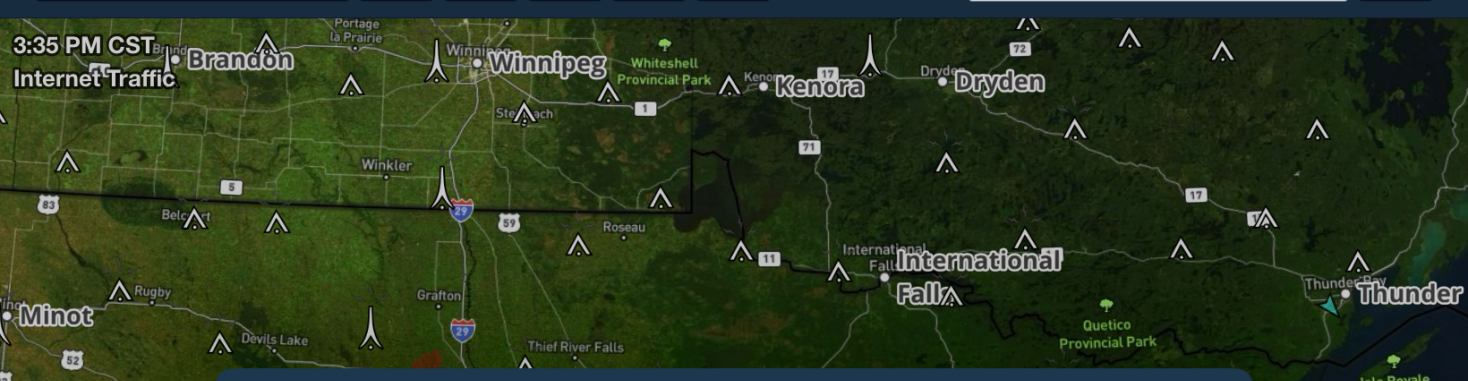

Save to PDF Expert

MN_DNR_AIR

Google Earth KM
53 KB

Cancel Save MN_DNR_AIR_NET_v2.0.kml to

Custom Content >

Back

 **Custom Map Layers**
 Import & manage KMLs, KMZs and GeoJSONs

Import Success
Saved user map layer from
MN_DNR_AIR_NET_v2.0.kml
OK