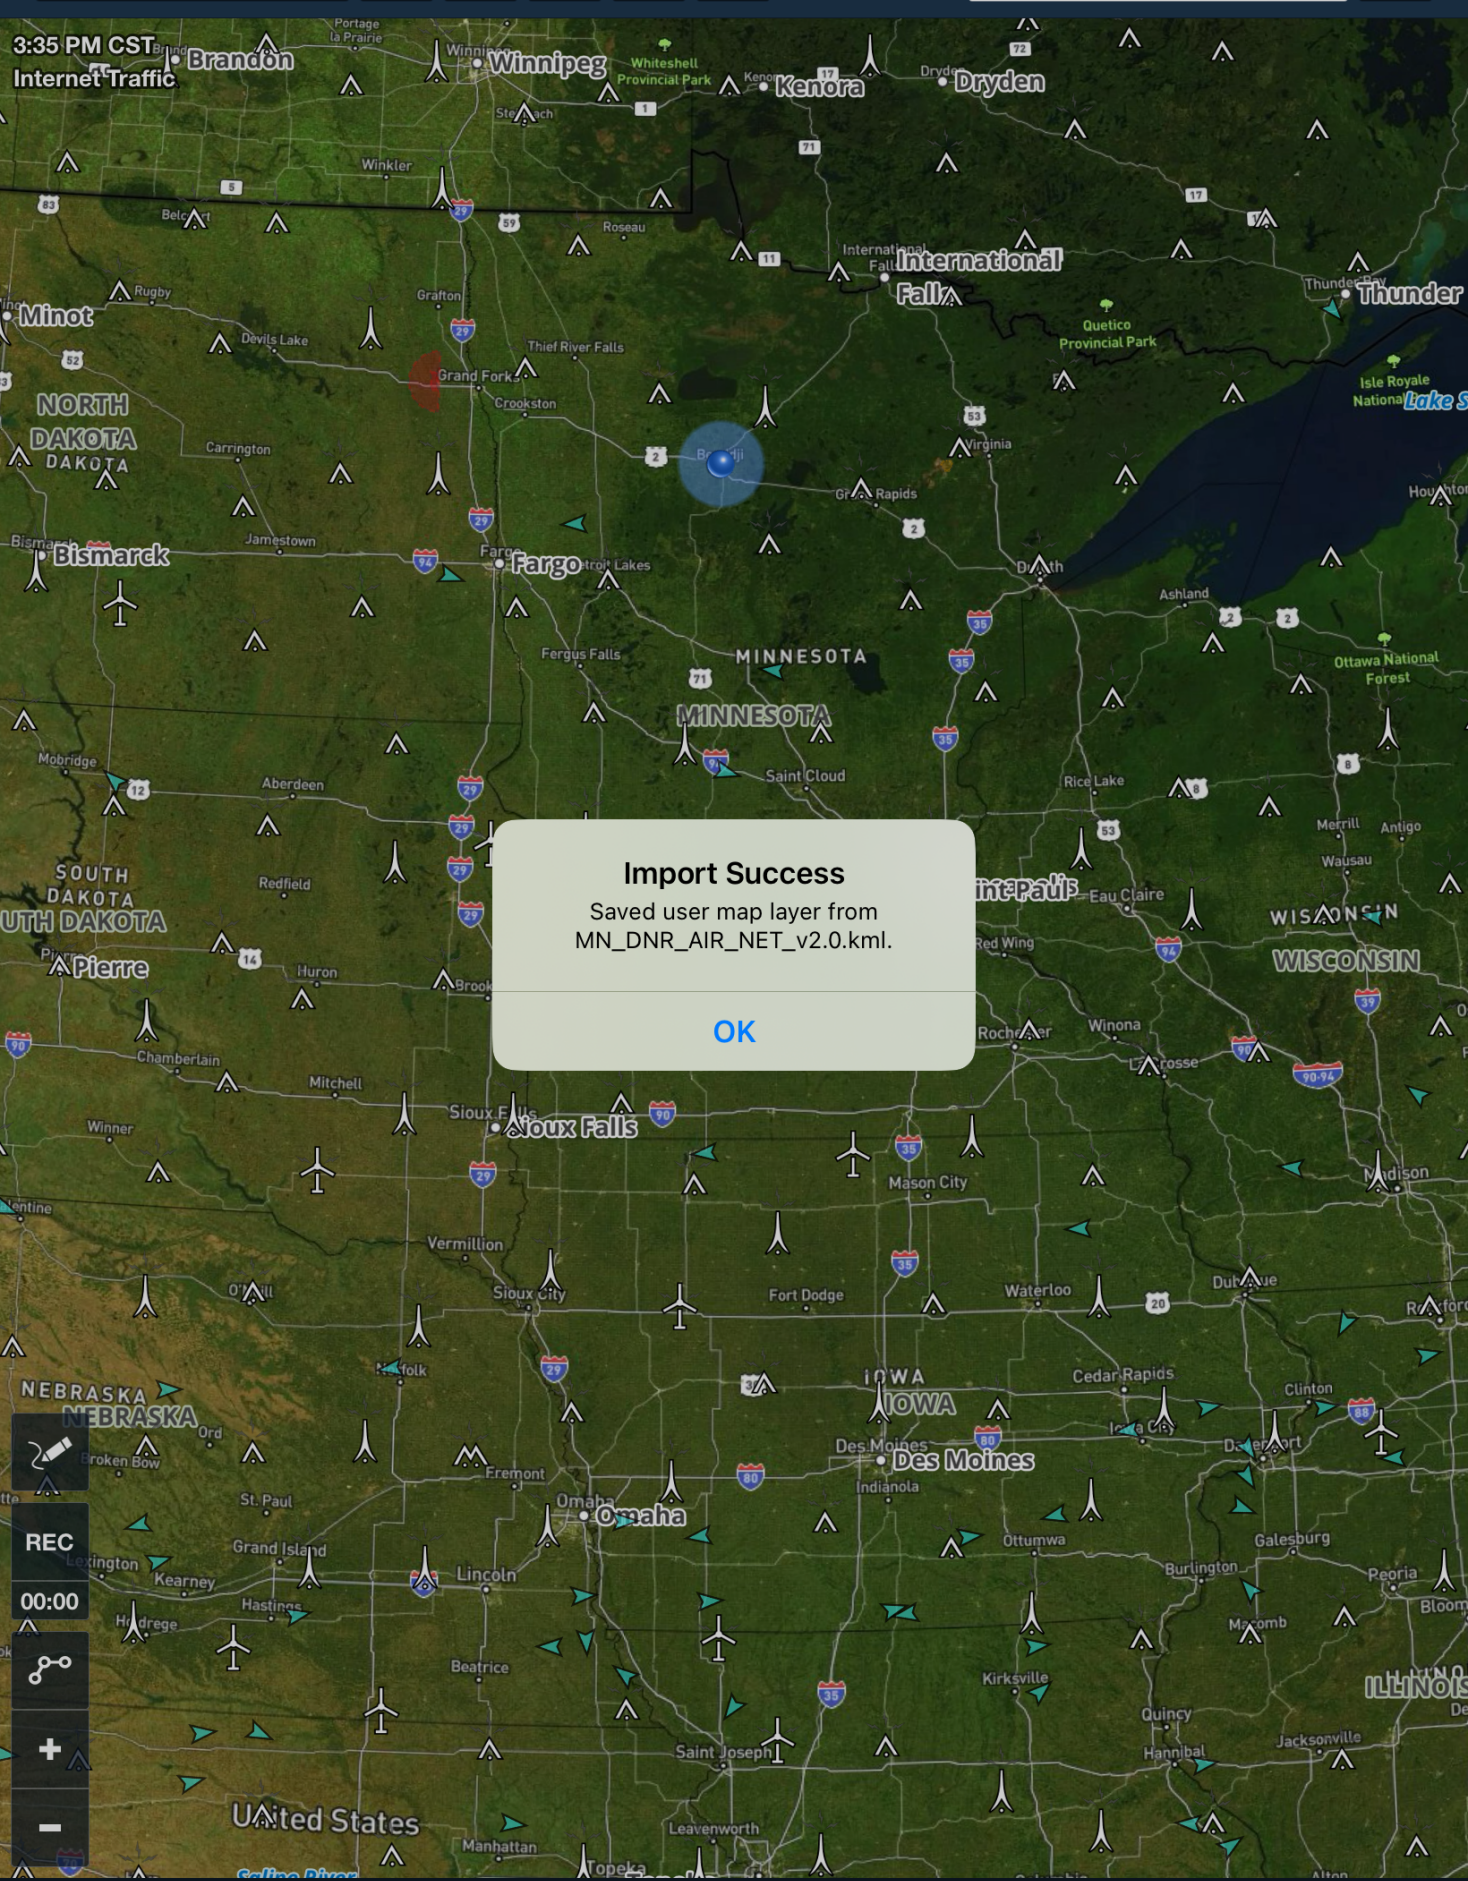

Save to PDF Expert

MN_DNR_AIR

Google Earth KM
53 KB

Cancel Save MN_DNR_AIR_NET_v2.0.kml to

Custom Content >

Back

 **Custom Map Layers**
 Import & manage KMLs, KMZs and GeoJSONs

Import Success
Saved user map layer from
MN_DNR_AIR_NET_v2.0.kml
OK