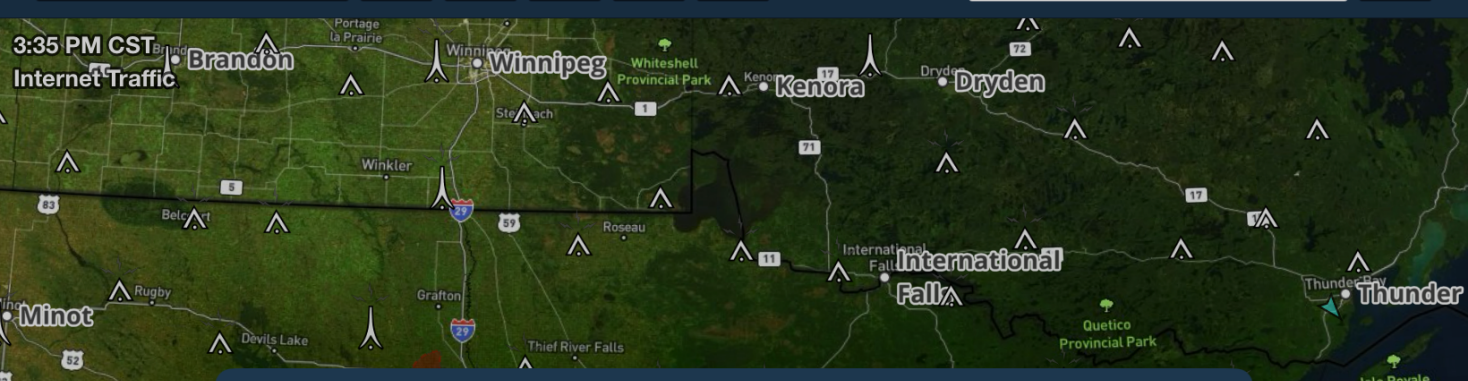

Save to PDF Expert

MN_DNR_AIR

Google Earth KM
53 KB

Cancel Save MN_DNR_AIR_NET_v2.0.kml to

Custom Content >

Back

 **Custom Map Layers**
 Import & manage KMLs, KMZs and GeoJSONs

Import Success
Saved user map layer from
MN_DNR_AIR_NET_v2.0.kml
OK